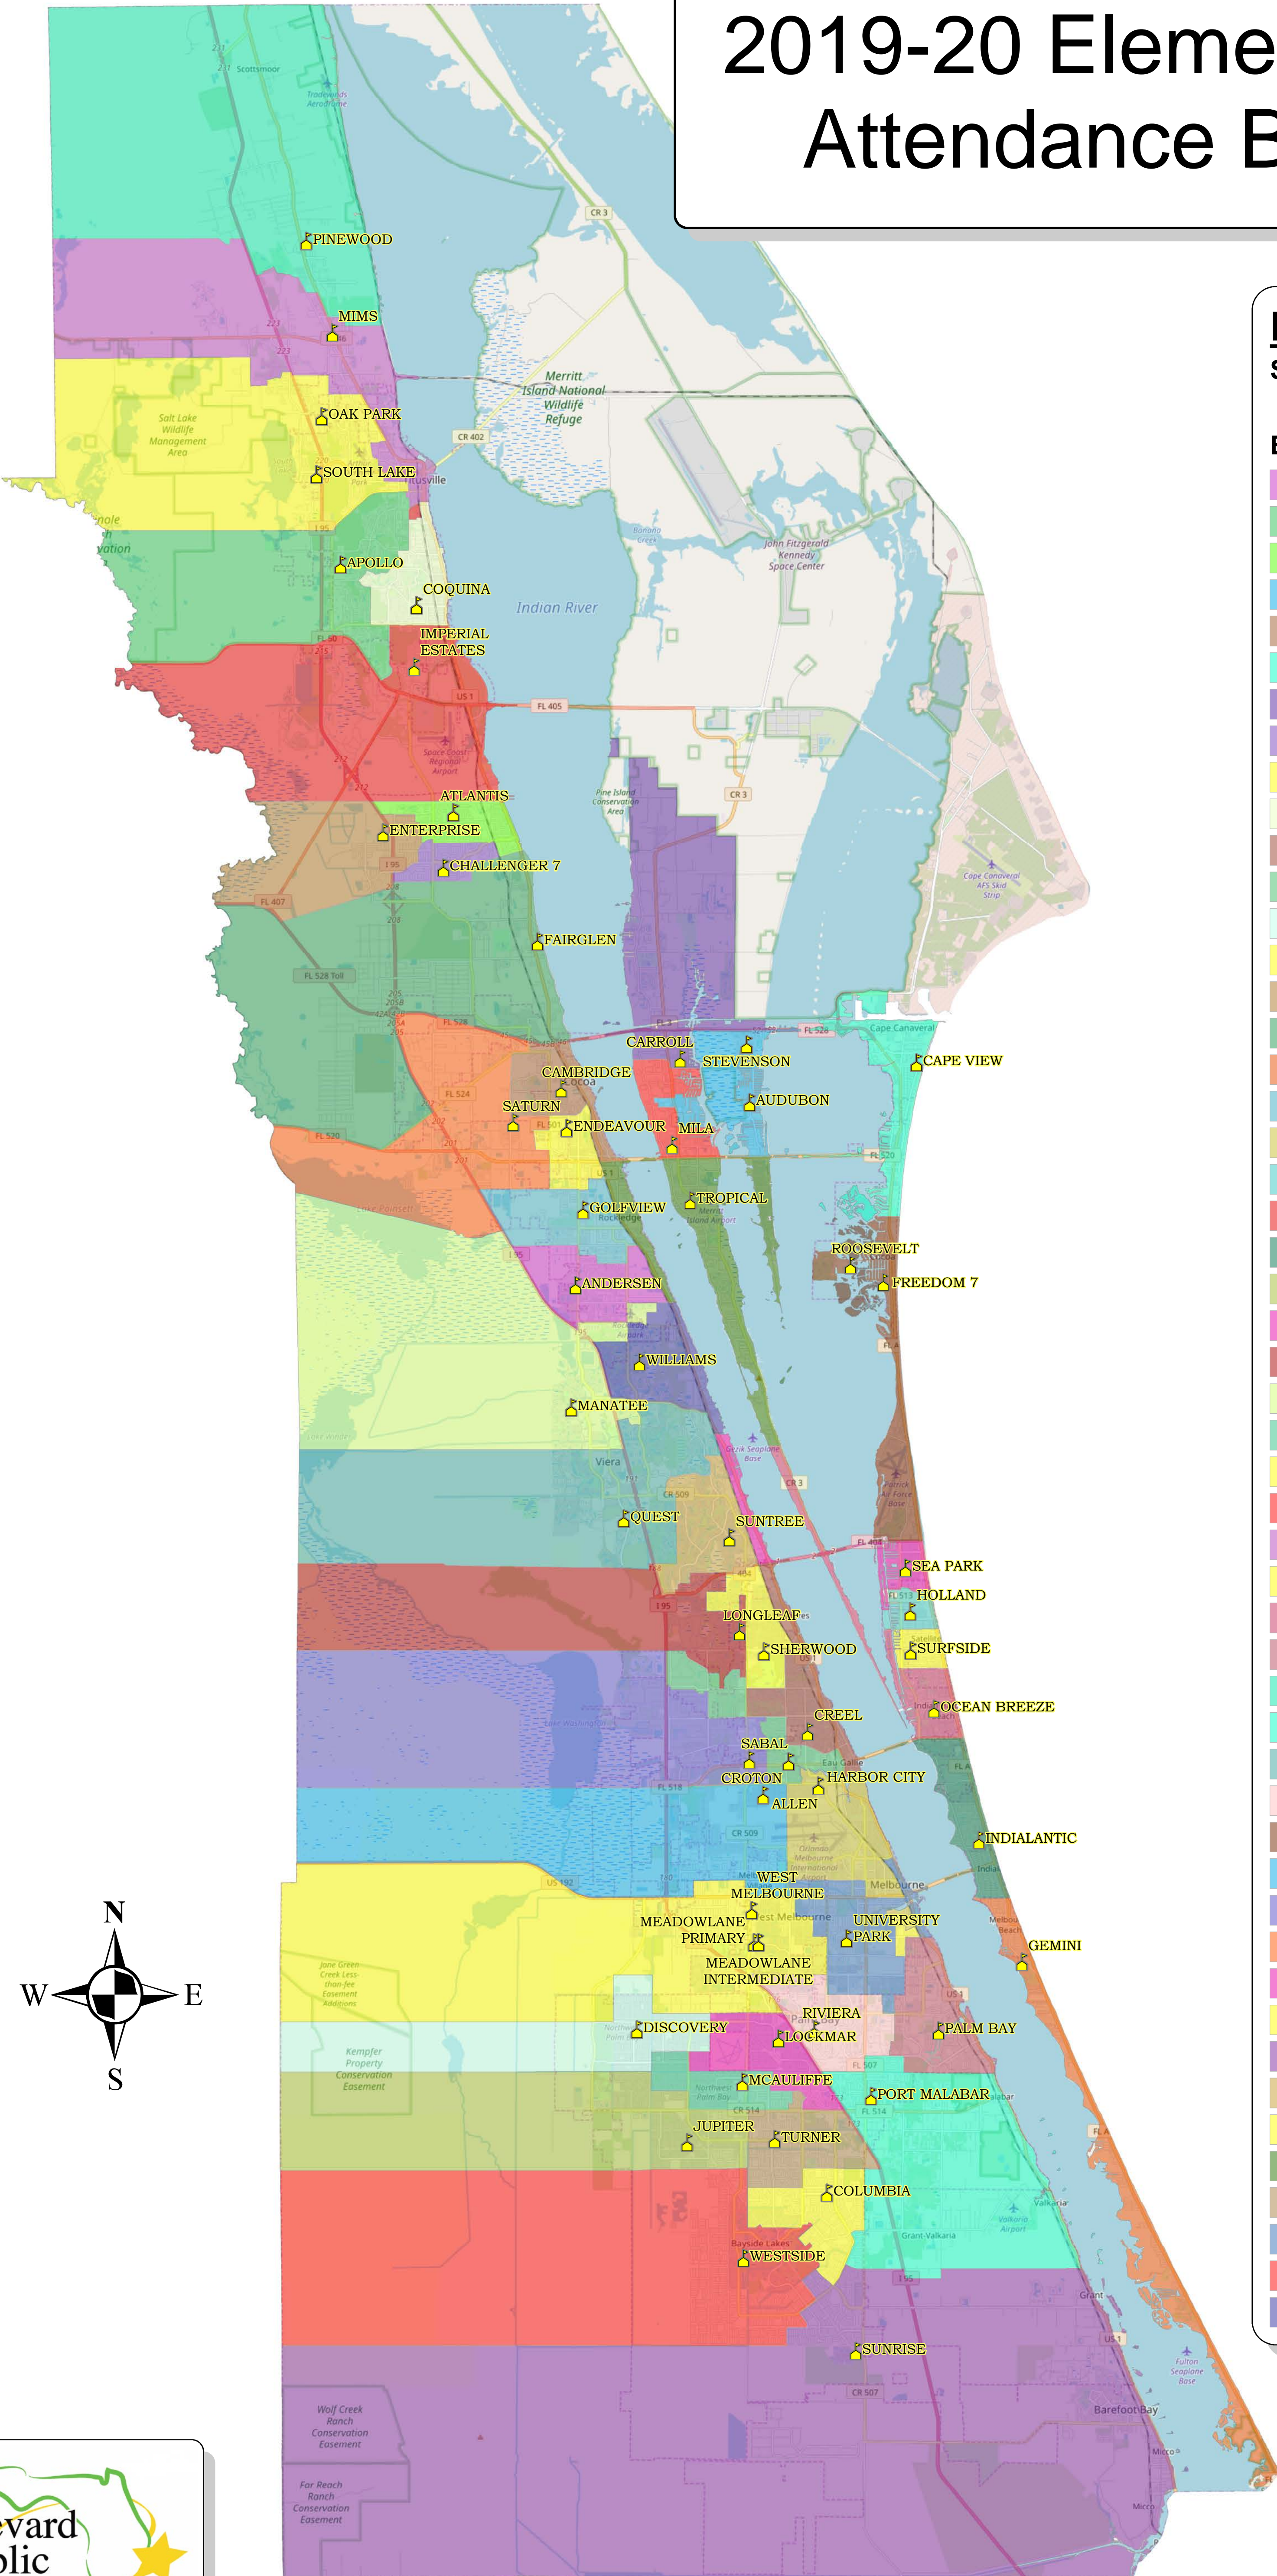

2019-20 Elementary School Attendance Boundaries

Legend

School Locations

- ELEMENTARY

Elementary Attendance Boundaries

- Andersen
- Apollo
- Atlantis
- Audubon
- Cambridge
- Cape View
- Carroll
- Challenger 7
- Columbia
- Coquina
- Creel
- Croton
- Discovery
- Endeavour
- Enterprise
- Fairglen
- Gemini
- Golfview
- Harbor City
- Holland
- Imperial Estates
- Indialantic
- Jupiter
- Lockmar
- Longleaf
- Manatee
- McAuliffe
- Meadowlanes
- Mila
- Mims
- Oak Park
- Ocean Breeze
- Palm Bay Elem
- Pinewood
- Port Malabar
- Quest
- Riviera
- Roosevelt
- Roy Allen
- Sabal
- Saturn
- Sea Park
- Sherwood
- Sunrise
- Suntree
- Surfside
- Tropical
- Turner
- University Park
- Westside
- Williams